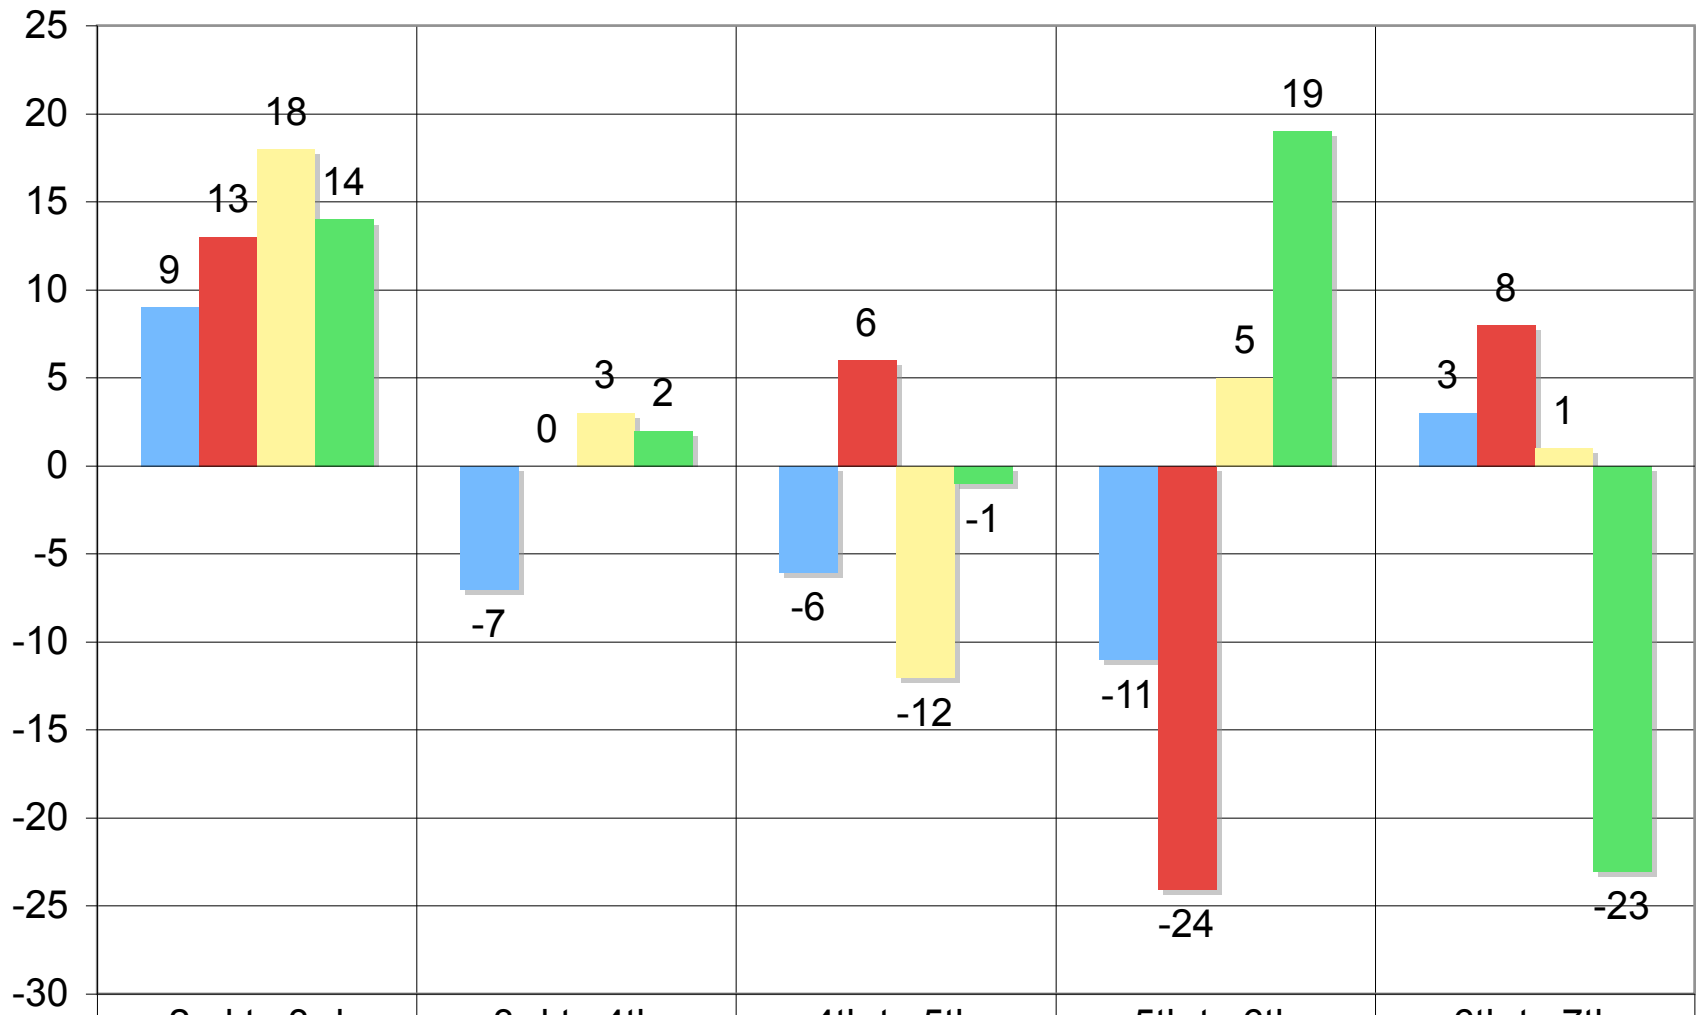

### SABE 04 to 05 Compare

Reading +/-	9
Math +/-	13
Language +/-	18
Spelling +/-	14

Grade Level	Reading +/-	Math +/-	Language +/-	Spelling +/-
2nd to 3rd	9	13	18	14
3rd to 4th	-7	0	3	2
4th to 5th	-6	6	-12	-1
5th to 6th	-11	-24	5	19
6th to 7th	3	8	1	-23

■ Reading +/- 
 ■ Math +/- 
 ■ Language +/- 
 ■ Spelling +/-