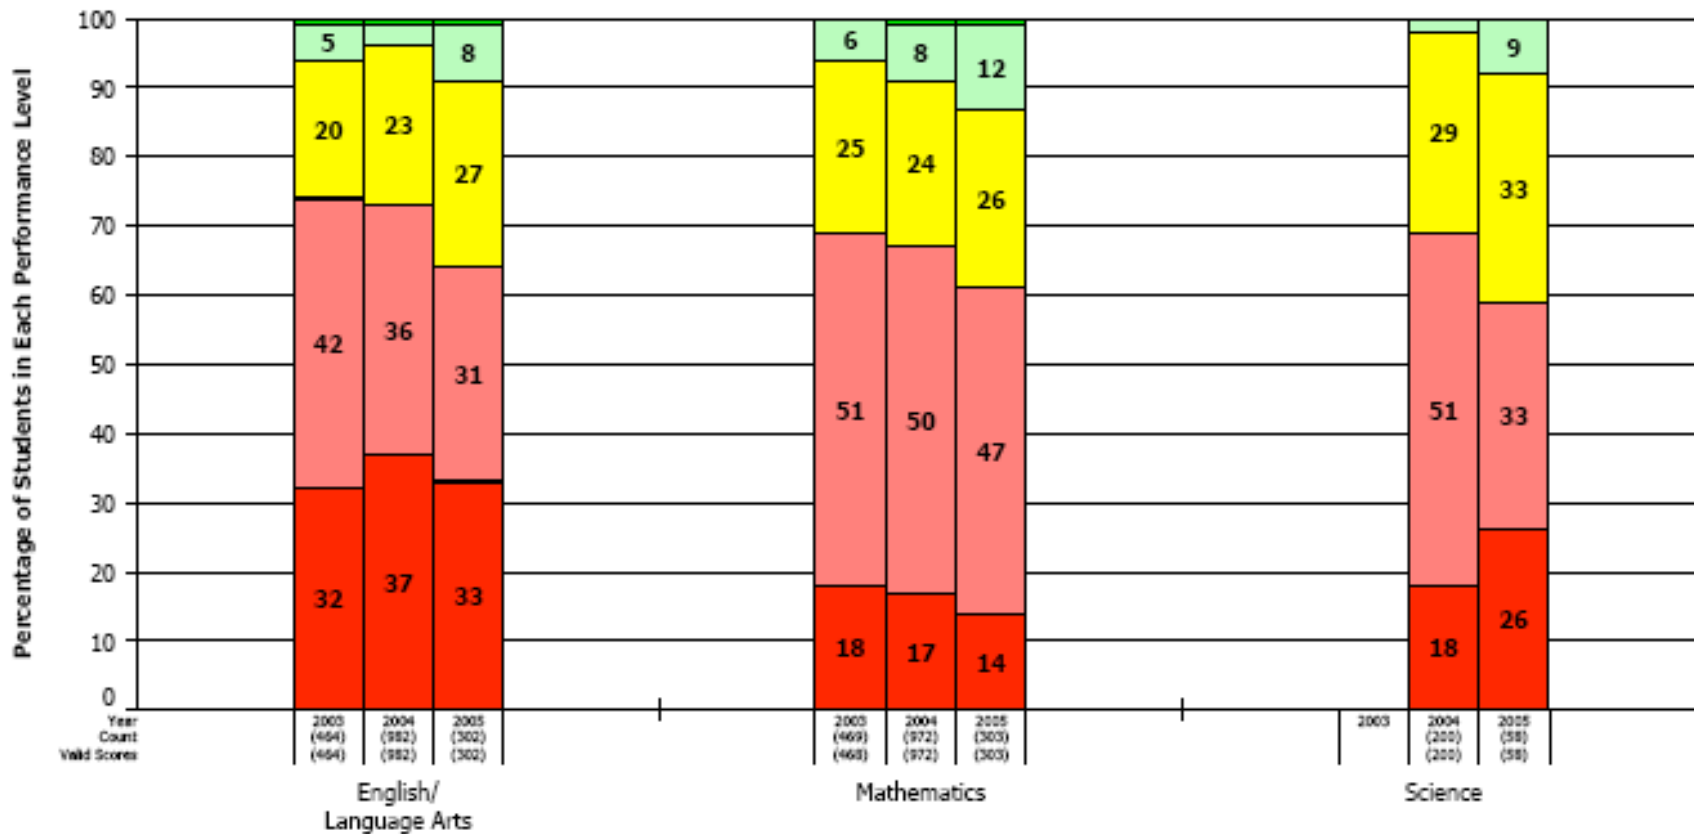

Pajaro Valley Unified School District

Alianza Elementary

All Grades

STAR Multi-Year Performance Level Distribution

California Standards Test

Pajaro Valley Unified School District

Alianza Elementary

All Grades

STAR Multi-Year Performance Level Distribution

California Standards Test

Standard

**Pajaro Valley Unified School District**  
**Alianza Elementary**  
**All Grades**

**Multi-Year Proficiency Level Distribution**