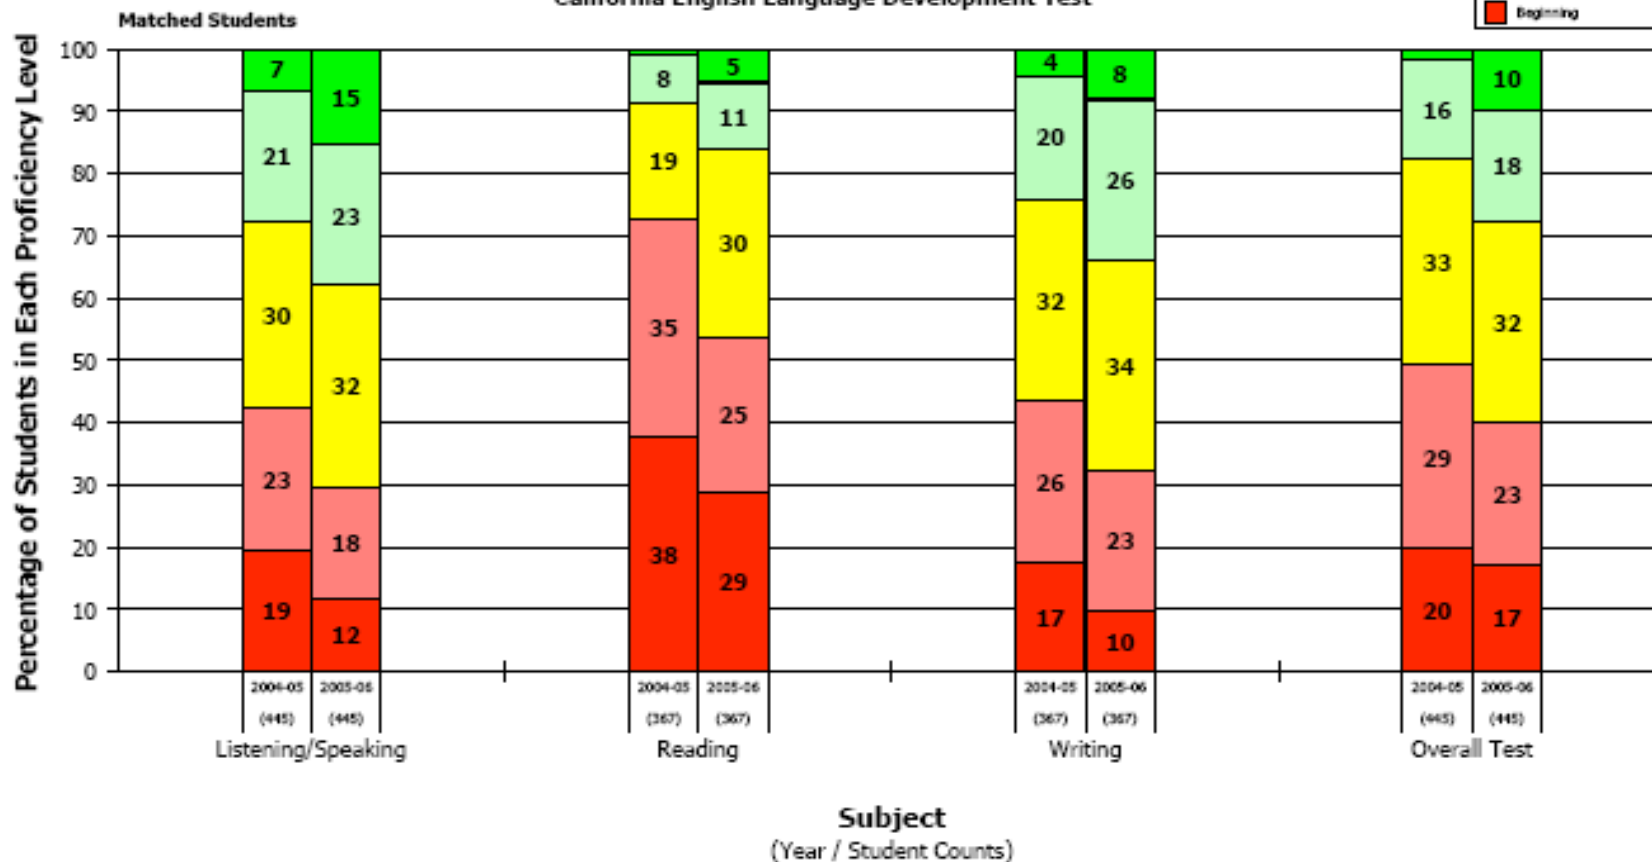

Pajaro Valley Unified School District
Alianza Elementary
All Grades

Multi-Year Proficiency Level Distribution

California English Language Development Test

Report created on 03-09-06 by Longitudinal Assessment Reporting System™ - CELDT v3.5.9 for Pajaro Valley Unified School District
Longitudinal Assessment Reporting System™ © 1998-2005 by N12 Educational Measurement, LLC. All rights reserved.