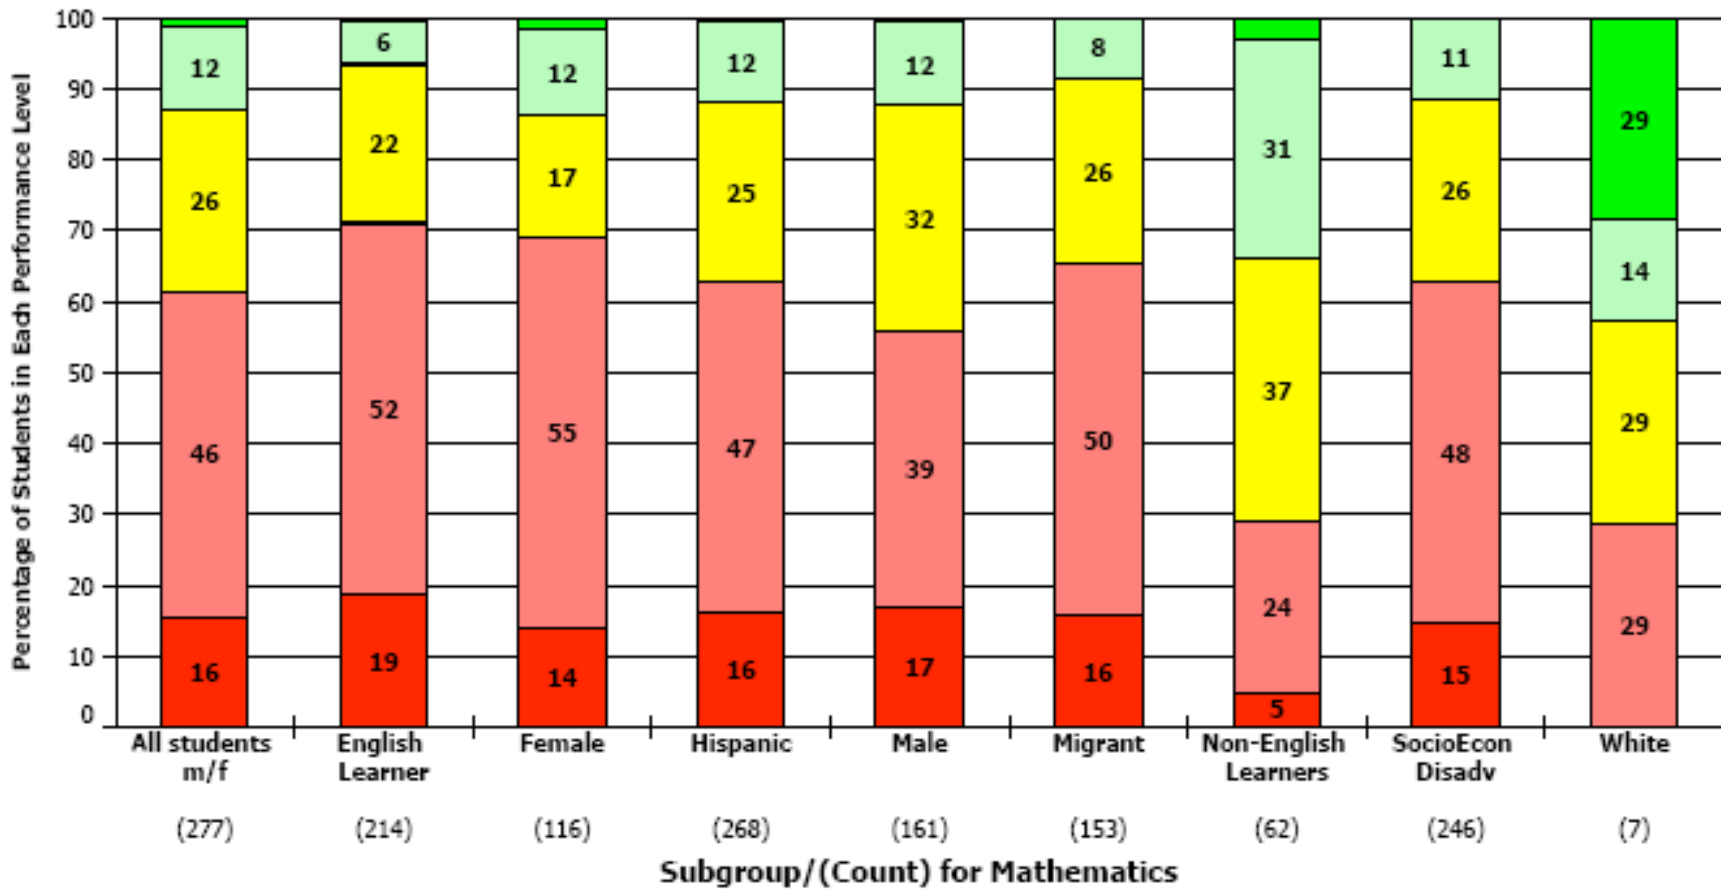

Pajaro Valley Unified School District

Alianza Elementary

All Grades (As Tested)

STAR 2005 Performance Level Distribution by Subgroup

California Standards Test