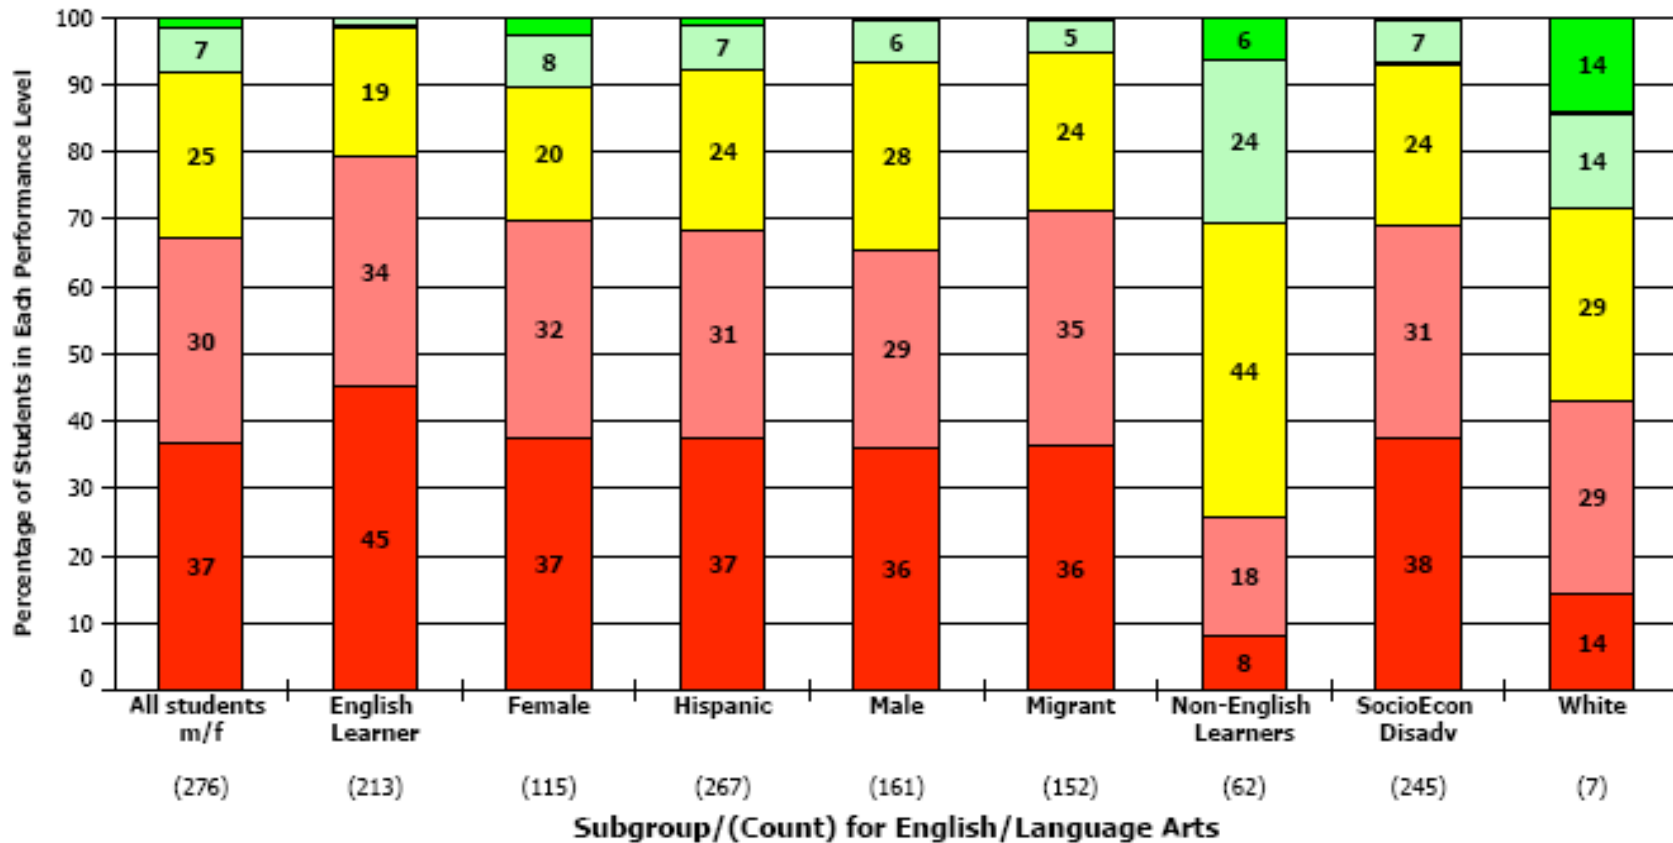

Pajaro Valley Unified School District

Alianza Elementary

All Grades (As Tested)

STAR 2005 Performance Level Distribution by Subgroup

California Standards Test