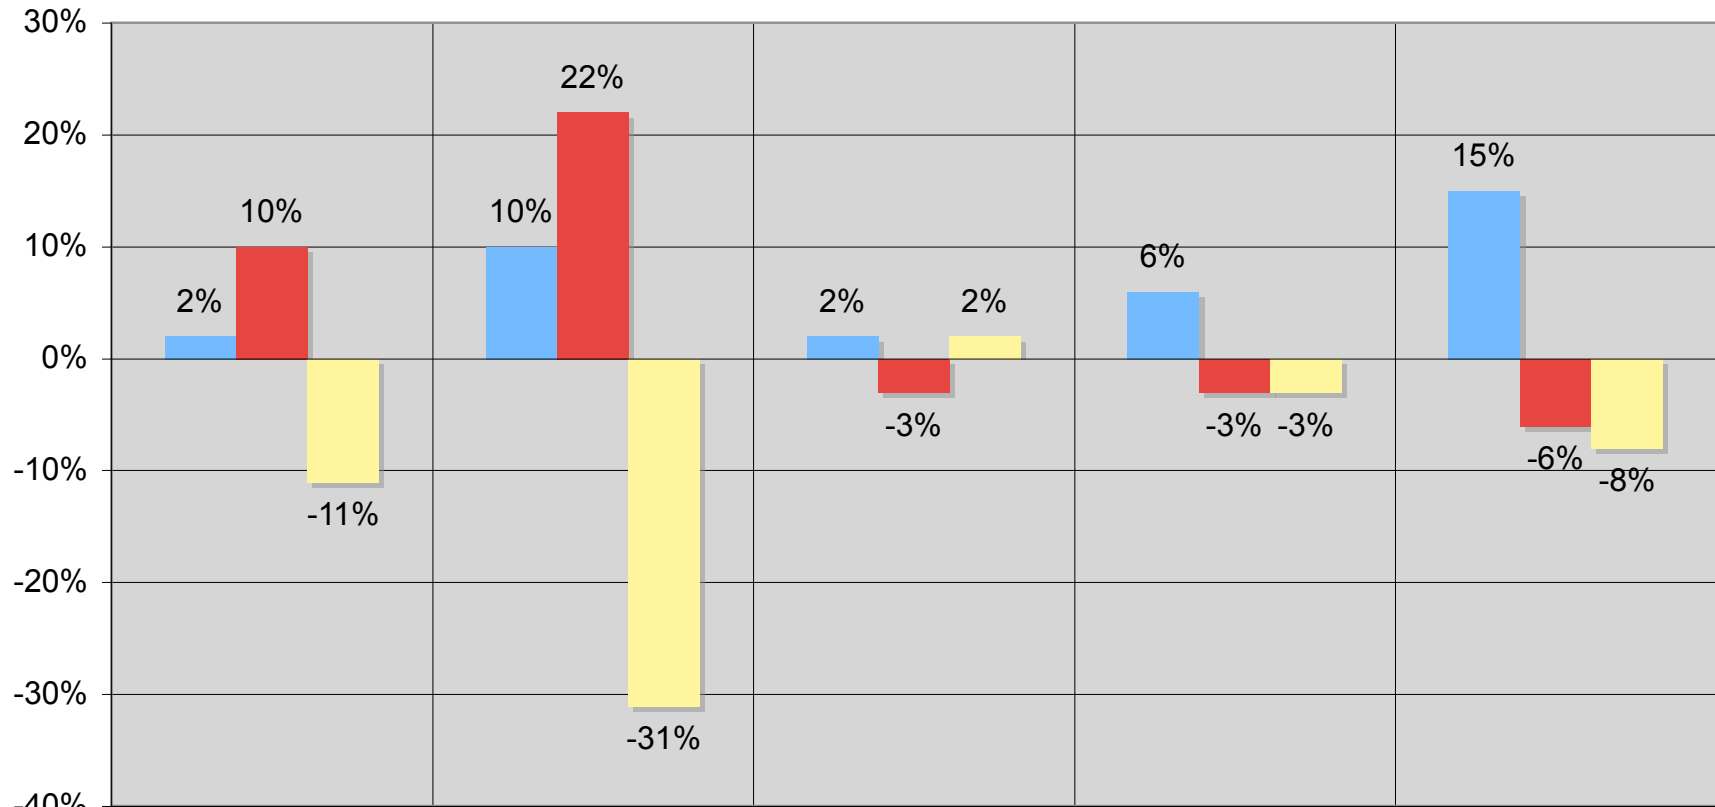

% Change 04 to 05 in CST ELA

■ A & P	2%	10%	2%	6%	15%
■ Basic	10%	22%	-3%	-3%	-6%
■ B & FB	-11%	-31%	2%	-3%	-8%

■ A & P ■ Basic ■ B & FB